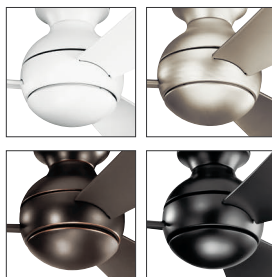

**Downlight Glass** Etched Cased Opal Glass

**Optional Downlight** N/A

**Uplight** N/A

**Uplight Glass** N/A

**Low Ceiling Adaptable** Flush Mount

**Control** Wall Transmitter – Full Function

**FAN FEATURES**

**COOLTOUCH™ TRANSMITTER – FULL FUNCTION 337009 (Shown)**

**METAL CAPS**

Includes a metal fixture cap for non-light use.

**OPTIONAL HANGER SYSTEM**

**Downrod Kit 337033** MWH, NI, OZ (shown), MWH, SBK

**BLADE SPECS**

**Blade Finish & Part Number (Side 1) (Reversible)**      **Fan Finish**

**HANGING MEASUREMENTS**

**FLUSH MOUNT**

Fixture Drop (from ceiling)	Blade Drop (from ceiling)	Housing (width)	Ceiling Canopy (width)
A: 11.00"	B: 7.25"	C: 8.75"	D: 6.50"