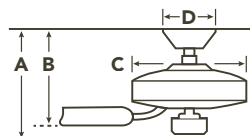

**COOLTOUCH™ TRANSMITTER – FULL FUNCTION 337009 (Shown)**

**METAL CAPS**

Includes a metal fixture cap for non-light use.

**OPTIONAL HANGER SYSTEM**

**Downrod Kit 337033** MWH, NI, OZ (shown), MWH, SBK

**BLADE SPECS**

**Blade Finish & Part Number (Side 1) (Reversible)**      **Fan Finish**

**HANGING MEASUREMENTS**

**FLUSH MOUNT**

Fixture Drop (from ceiling)	Blade Drop (from ceiling)	Housing (width)	Ceiling Canopy (width)
A: 11.00"	B: 7.25"	C: 8.75"	D: 6.50"

**OPTIONAL HANGER SYSTEM**

Fixture Drop (from ceiling)	Blade Drop (from ceiling)	Housing (width)	Ceiling Canopy (width)
A: 15.00"	B: 11.25"	C: 8.75"	D: 6.75"

**AIR PERFORMANCE**

AIRFLOW Cubic Ft. Per Minute on High	POWER USAGE Watts on High (Excludes Lights)	AIRFLOW EFFICIENCY Cubic Ft. Per Minute Per Watt
3509	65	54